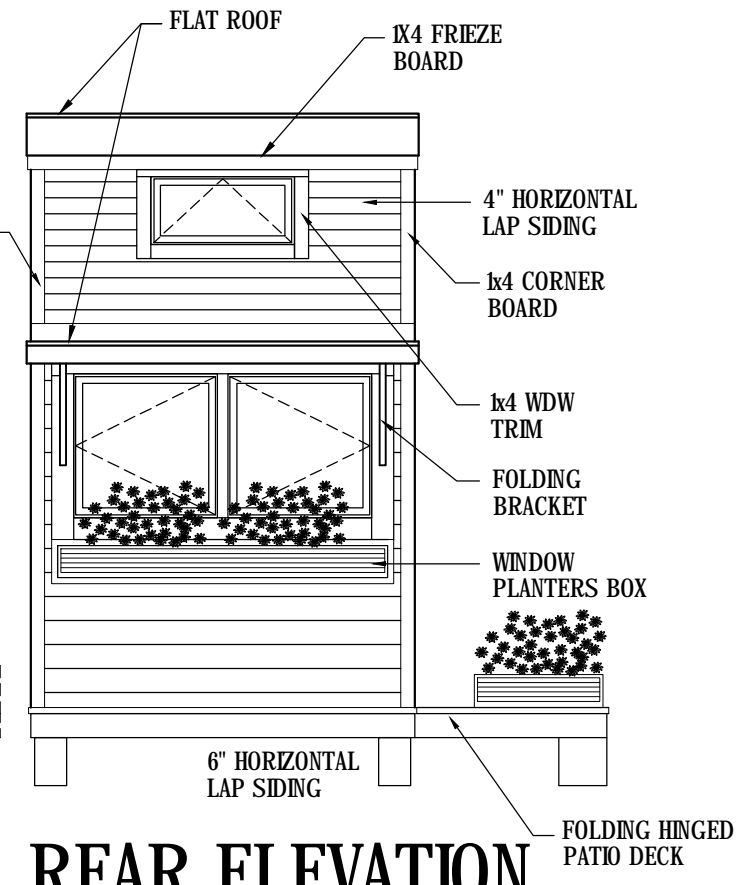

"THE MONARCH" MAIN FLOOR PLAN

28' TRAILER

224 SF MAIN

"THE MONARCH" LOFT PLAN

28' TRAILER

96 SF LOFT

MILKWEED TINY HAUS
ZIONSVILLE
Phone: JIM B.: 317.753.9455
Phone: Kirstin :317.226.9526

T.H.O.W
28' TRAILER

"THE MONARCH"
CONTEMPORARY

revisions:	
date:	drawn by:
8.13.2018	KL
8.27.2018	KL
.	.
.	.
designed by:	KL
drawn by:	KL
checked by:	
date:	8/13/2018

sheet
1

LEFT ELEVATION

REAR ELEVATION

RIGHT ELEVATION

FRONT ELEVATION

T.H.O.W
28' TRAILER

"THE MONARCH"
CONTEMPORARY
INTERIOR ELEVATIONS

revisions:	
date:	drawn by:
8.13.2018	KL
8.27.2018	KL
designed by:	KL
drawn by:	KL
checked by:	
date:	8/13/2018