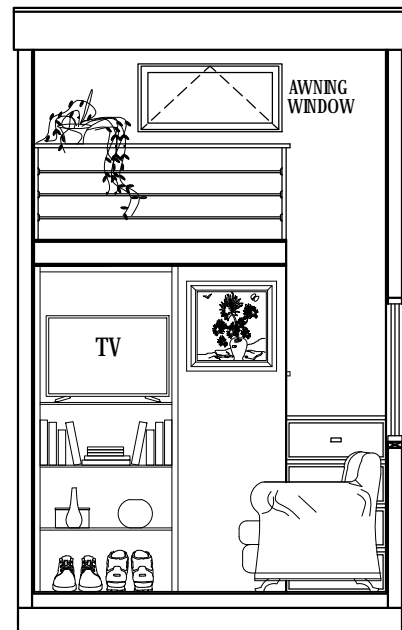

"THE MONARCH"
CONTEMPORARY

revisions:	
date:	drawn by:
8.13.2018	KL
8.27.2018	KL
.	.
.	.
designed by:	KL
drawn by:	KL
checked by:	
date:	8/13/2018

sheet
1

LEFT ELEVATION

REAR ELEVATION

RIGHT ELEVATION

FRONT ELEVATION

COMBO WASHER & DRYER
BUILT IN STORAGE IN STAIRS

GAS STOVE

SPACE FOR DISHWASHER
FARMSINK

REFRIGERATOR

TILED SHOWER

"THE MONARCH" INTERIOR ELEVATIONS

MILKWEED TINY HAUS
ZIONSVILLE
Phone: JIM B.: 317.753.9455
Phone: Kirstin :317.226.9526