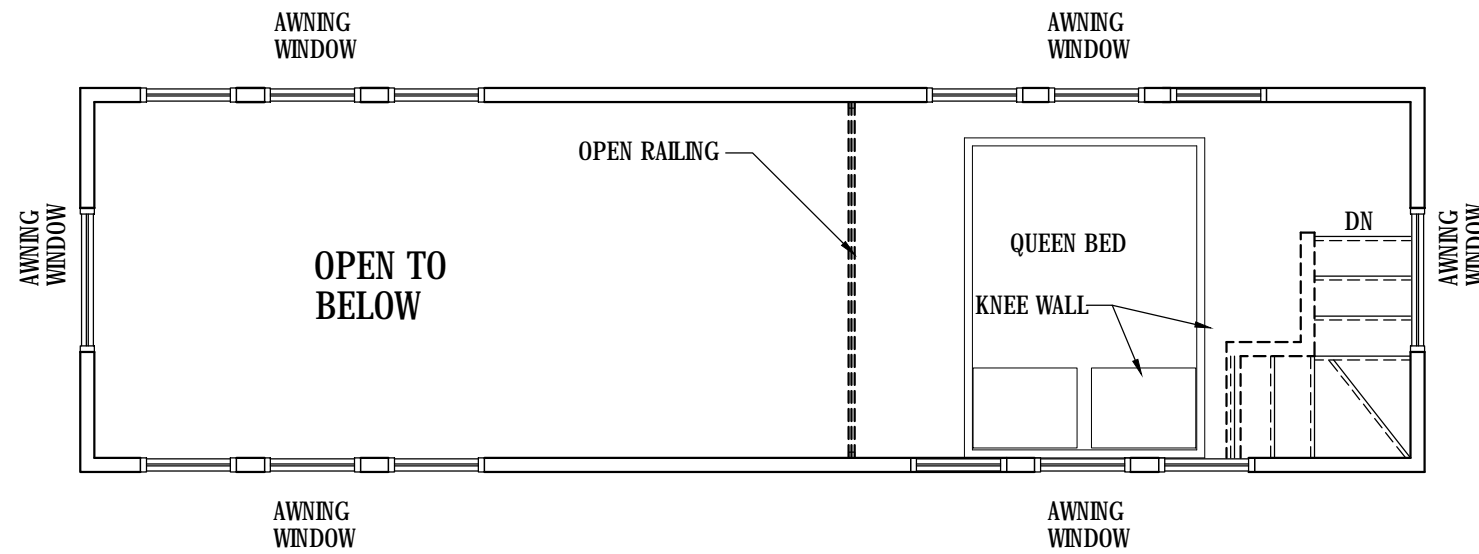

"THE MONARCH" MAIN FLOOR PLAN

28' TRAILER

224 SF MAIN

"THE MONARCH" LOFT PLAN

28' TRAILER

96 SF LOFT

MILKWEED TINY HAUS
ZIONSVILLE
Phone: JIM B.: 317.753.9455
Phone: Kirstin :317.226.9526

T.H.O.W
28' TRAILER