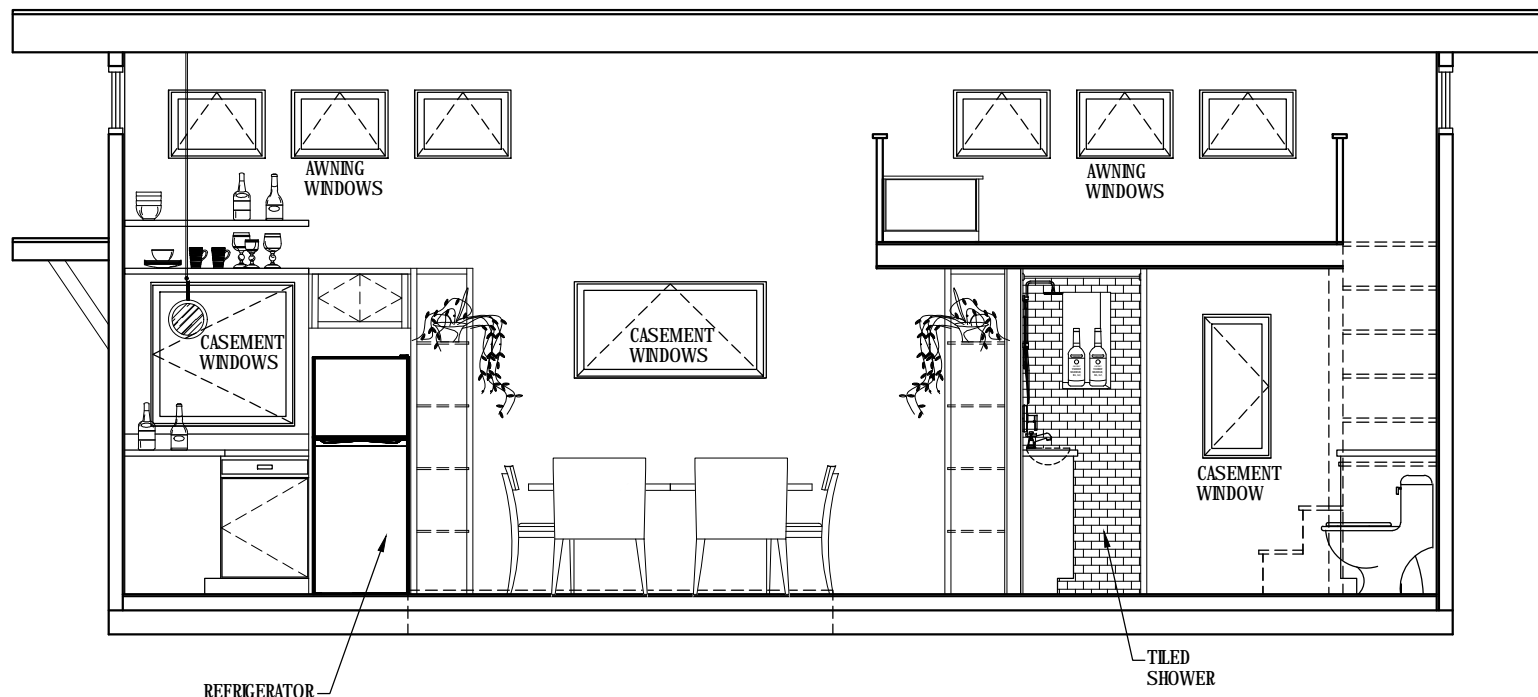

COMBO WASHER & DRYER
BUILT IN STORAGE IN STAIRS

GAS STOVE

SPACE FOR DISHWASHER
FARMSINK

REFRIGERATOR

TILED SHOWER

"THE MONARCH" INTERIOR ELEVATIONS

MILKWEED TINY HAUS
ZIONSVILLE
Phone: JIM B.: 317.753.9455
Phone: Kirstin :317.226.9526