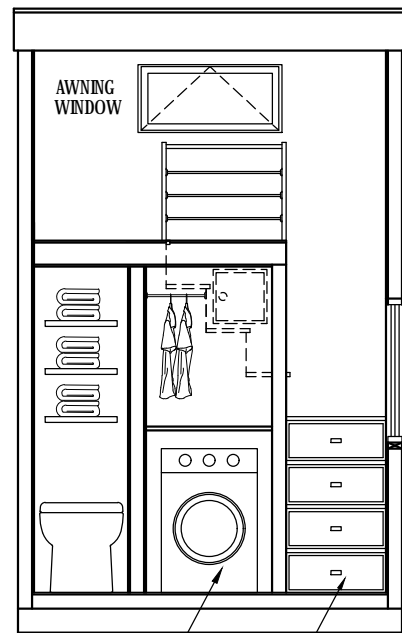

COMBO WASHER & DRYER
BUILT IN STORAGE IN STAIRS

GAS STOVE

SPACE FOR DISHWASHER
FARMSINK

REFRIGERATOR

TILED SHOWER

"THE MONARCH" INTERIOR ELEVATIONS

MILKWEED TINY HAUS
ZIONSVILLE
Phone: JIM B.: 317.753.9455
Phone: Kirstin :317.226.9526