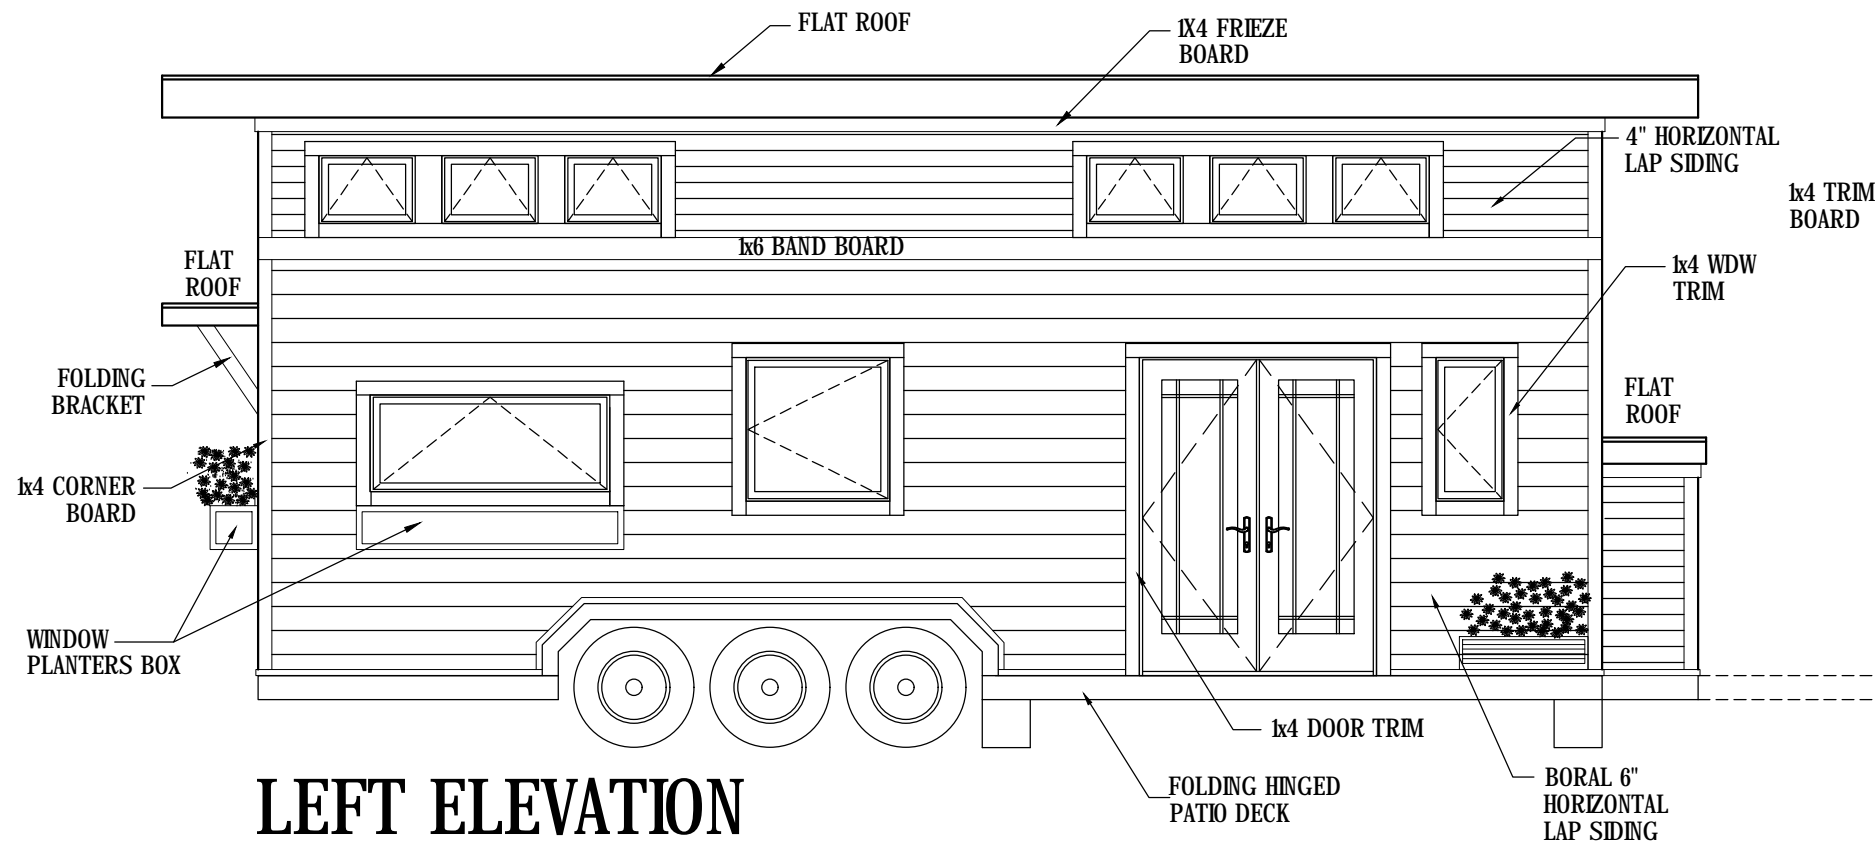

"THE MONARCH" MAIN FLOOR PLAN

28' TRAILER

224 SF MAIN

"THE MONARCH" LOFT PLAN

28' TRAILER

96 SF LOFT

MILKWEED TINY HAUS
ZIONSVILLE
Phone: JIM B.: 317.753.9455
Phone: Kirstin :317.226.9526

T.H.O.W
28' TRAILER

"THE MONARCH"
CONTEMPORARY

revisions:	
date:	drawn by:
8.13.2018	KL
8.27.2018	KL
.	.
.	.
designed by:	KL
drawn by:	KL
checked by:	
date:	8/13/2018

sheet
1

LEFT ELEVATION

REAR ELEVATION

RIGHT ELEVATION

FRONT ELEVATION

T.H.O.W
28' TRAILER

"THE MONARCH"
CONTEMPORARY
INTERIOR ELEVATIONS

revisions:	
date:	drawn by:
8.13.2018	KL
8.27.2018	KL
designed by:	KL
drawn by:	KL
checked by:	
date:	8/13/2018