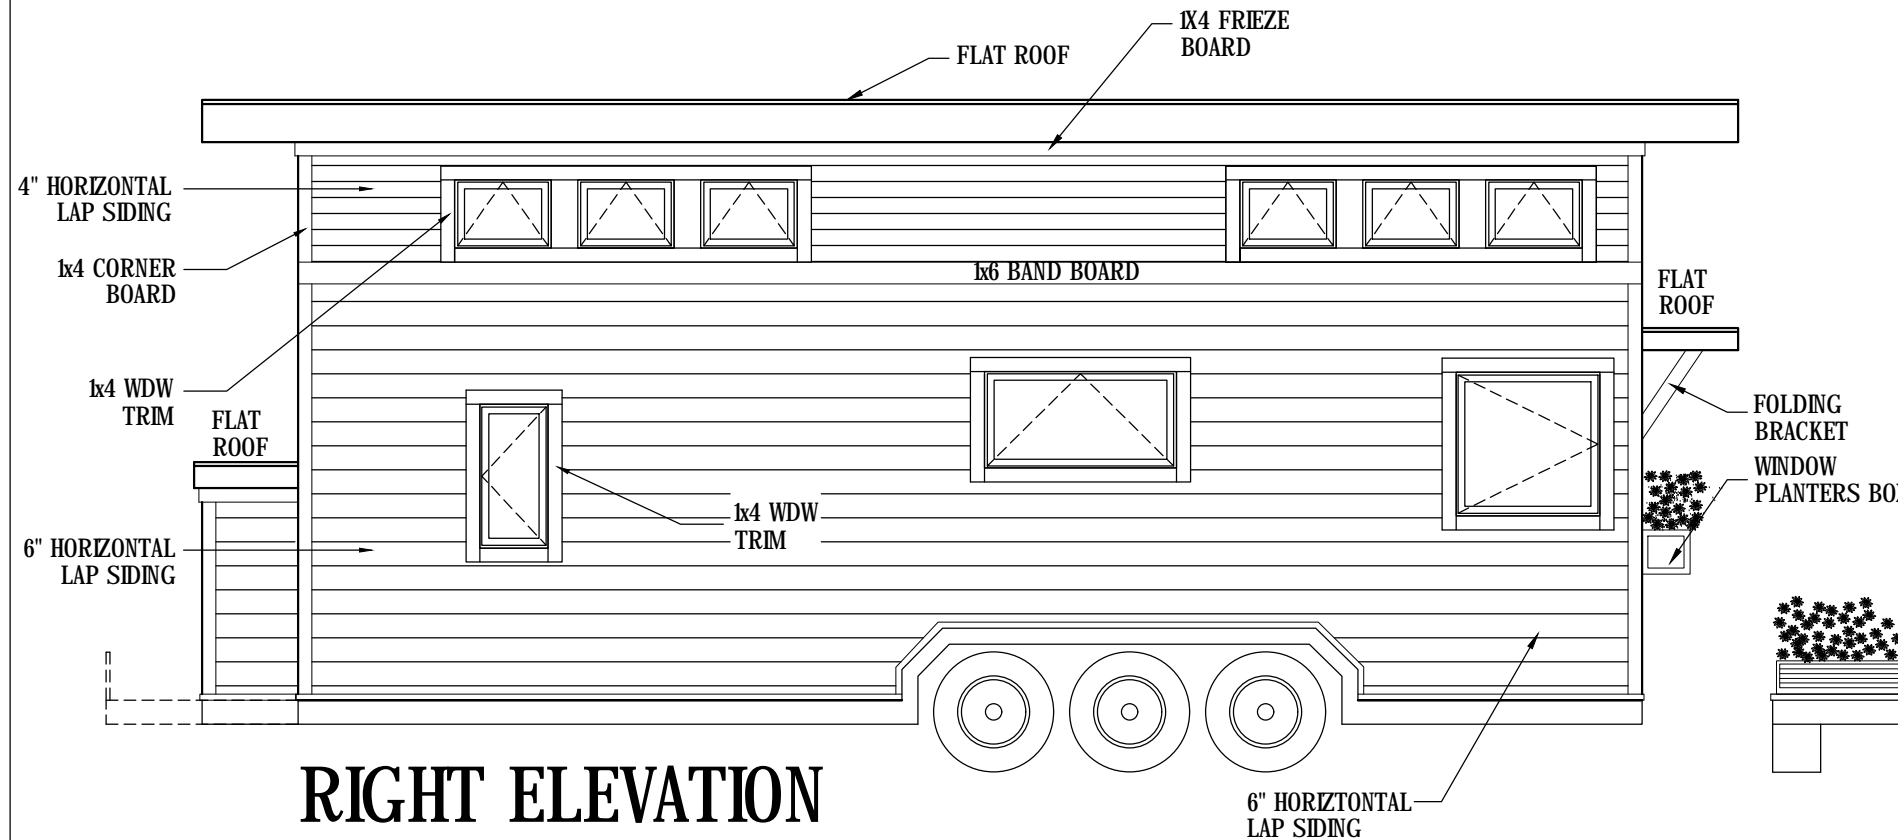

"THE MONARCH"
CONTEMPORARY

revisions:	
date:	drawn by:
8.13.2018	KL
8.27.2018	KL
.	.
.	.
designed by:	KL
drawn by:	KL
checked by:	
date:	8/13/2018

sheet
1

LEFT ELEVATION

REAR ELEVATION

RIGHT ELEVATION

FRONT ELEVATION

T.H.O.W
28' TRAILER

"THE MONARCH"
CONTEMPORARY
INTERIOR ELEVATIONS

revisions:	
date:	drawn by:
8.13.2018	KL
8.27.2018	KL
designed by:	KL
drawn by:	KL
checked by:	
date:	8/13/2018