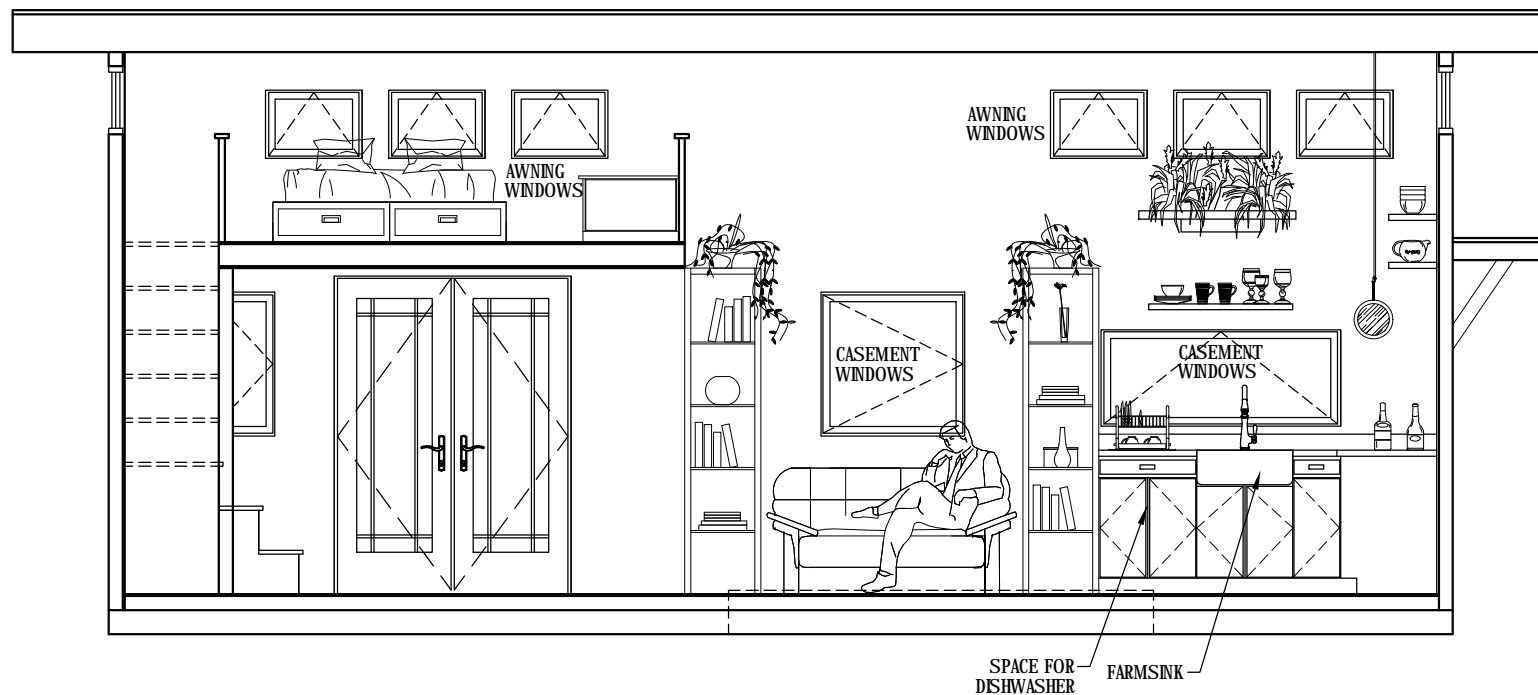

COMBO WASHER & DRYER
BUILT IN STORAGE IN STAIRS

GAS STOVE

SPACE FOR DISHWASHER
FARMSINK

REFRIGERATOR

TILED SHOWER

"THE MONARCH" INTERIOR ELEVATIONS

MILKWEED TINY HAUS
ZIONSVILLE
Phone: JIM B.: 317.753.9455
Phone: Kirstin :317.226.9526