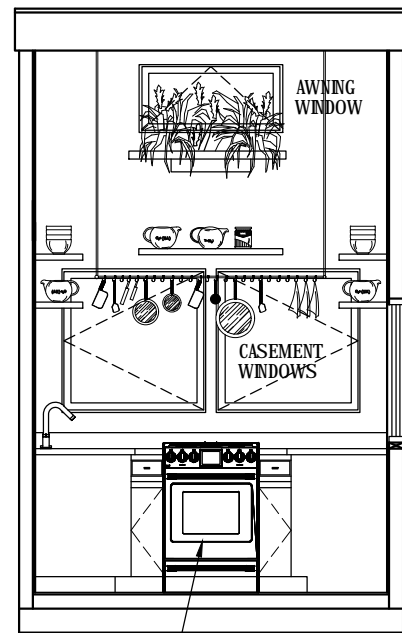

"THE MONARCH"
CONTEMPORARY

revisions:	
date:	drawn by:
8.13.2018	KL
8.27.2018	KL
.	.
.	.
designed by:	KL
drawn by:	KL
checked by:	
date:	8/13/2018

sheet
1

LEFT ELEVATION

REAR ELEVATION

RIGHT ELEVATION

FRONT ELEVATION

COMBO WASHER & DRYER
BUILT IN STORAGE IN STAIRS

GAS STOVE

SPACE FOR DISHWASHER
FARMSINK

REFRIGERATOR

TILED SHOWER

"THE MONARCH" INTERIOR ELEVATIONS

MILKWEED TINY HAUS
ZIONSVILLE
Phone: JIM B.: 317.753.9455
Phone: Kirstin :317.226.9526

T.H.O.W
28' TRAILER

"THE MONARCH"
CONTEMPORARY
INTERIOR ELEVATIONS

revisions:	
date:	drawn by:
8.13.2018	KL
8.27.2018	KL
designed by:	KL
drawn by:	KL
checked by:	
date:	8/13/2018