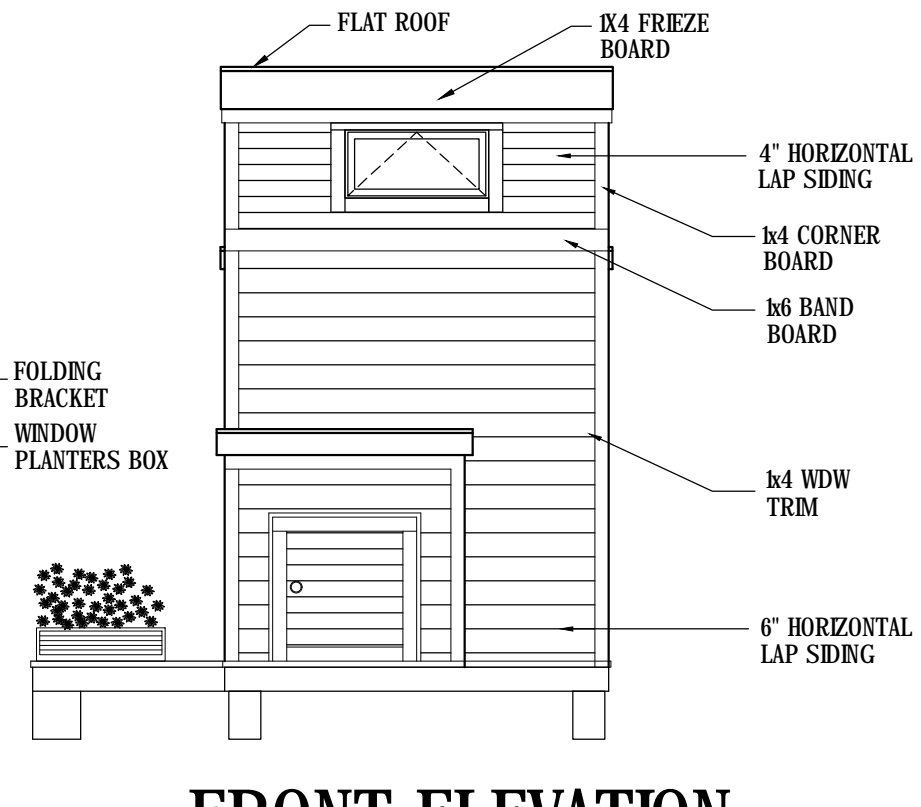

"THE MONARCH"
CONTEMPORARY

revisions:	
date:	drawn by:
8.13.2018	KL
8.27.2018	KL
.	.
.	.
designed by:	KL
drawn by:	KL
checked by:	
date:	8/13/2018

sheet
1

LEFT ELEVATION

REAR ELEVATION

RIGHT ELEVATION

FRONT ELEVATION

COMBO WASHER & DRYER
BUILT IN STORAGE IN STAIRS

GAS STOVE

SPACE FOR DISHWASHER
FARMSINK

REFRIGERATOR

TILED SHOWER

"THE MONARCH" INTERIOR ELEVATIONS

MILKWEED TINY HAUS
ZIONSVILLE
Phone: JIM B.: 317.753.9455
Phone: Kirstin :317.226.9526