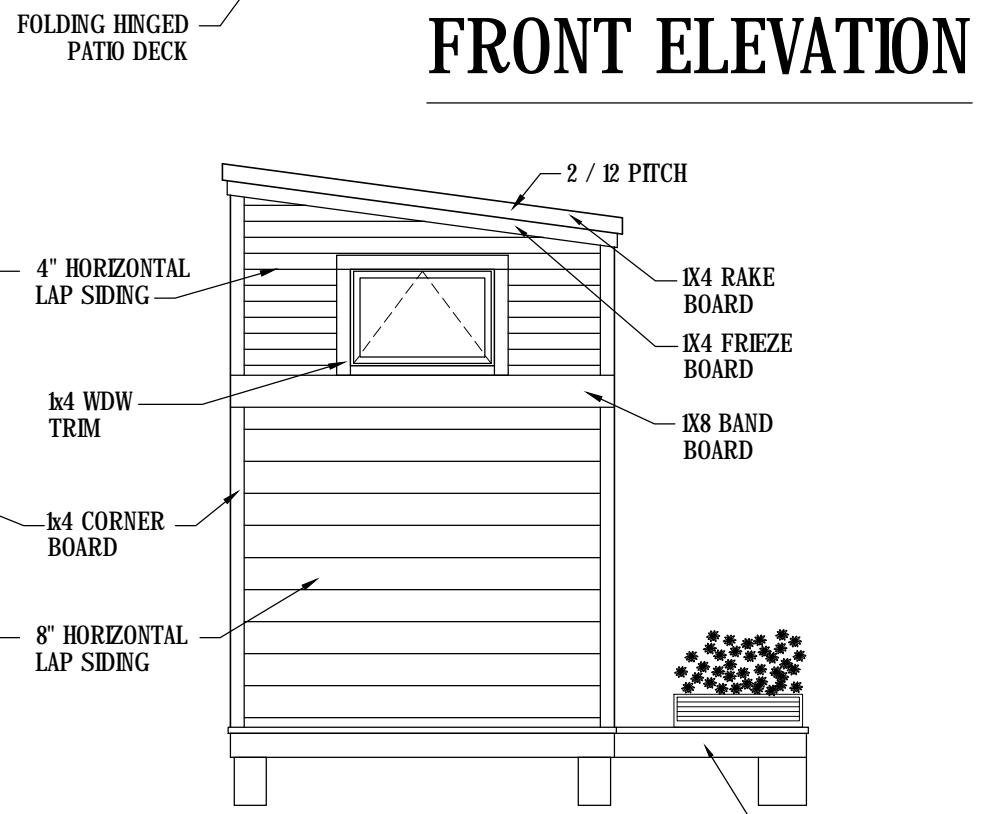

sheet:

1

LEFT ELEVATION

FRONT ELEVATION

RIGHT ELEVATION

REAR ELEVATION

"COMMON MILKWEED"
28' TRAILER

MILKWEED TINY HAUS
ZIONSVILLE
Phone: JIM B.: 317.753.9455
Phone: Kirstin :317.226.9526

T.H.O.W
28' TRAILER

"COMMON MILKWEED"

MODERN

revisions:	
date:	drawn by:
8.13.2018	KL
8.27.2018	KL
designed by:	KL
drawn by:	KL
checked by:	
date:	8/13/2018

sheet:
2

"COMMON MILKWEED" INTERIOR ELEVATIONS

MILKWEED TINY HAUS
 ZIONSVILLE
 Phone: JIM B.: 317.753.9455
 Phone: Kirstin :317.226.9526