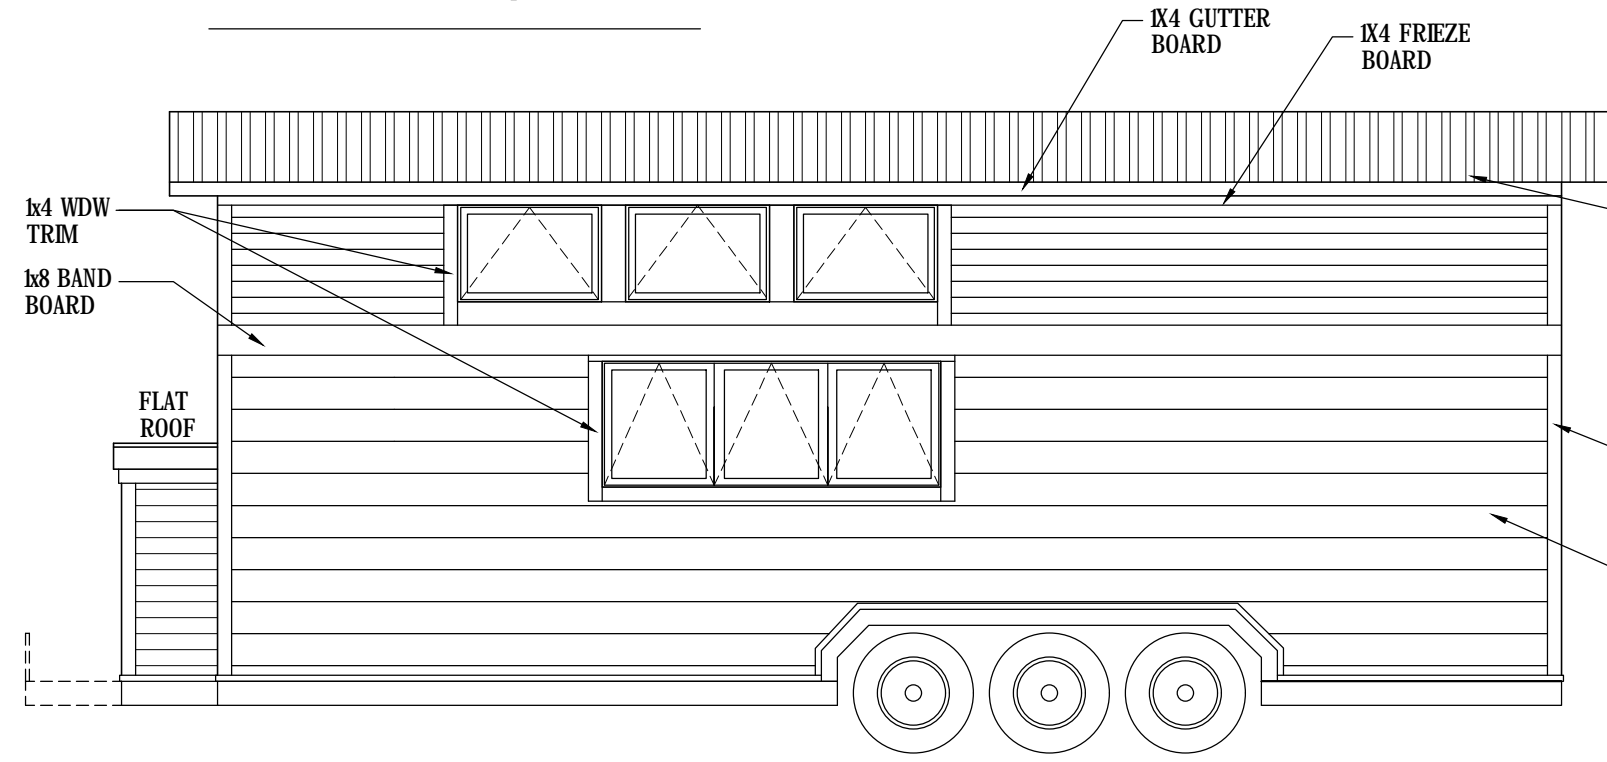

sheet:

1

LEFT ELEVATION

FRONT ELEVATION

RIGHT ELEVATION

REAR ELEVATION

"COMMON MILKWEED"
28' TRAILER

MILKWEED TINY HAUS
ZIONSVILLE
Phone: JIM B.: 317.753.9455
Phone: Kirstin :317.226.9526

T.H.O.W
28' TRAILER

"COMMON MILKWEED"

MODERN

revisions:	
date:	drawn by:
8.13.2018	KL
8.27.2018	KL
designed by:	KL
drawn by:	KL
checked by:	
date:	8/13/2018

sheet:
2

"COMMON MILKWEED" INTERIOR ELEVATIONS

MILKWEED TINY HAUS
 ZIONSVILLE
 Phone: JIM B.: 317.753.9455
 Phone: Kirstin :317.226.9526