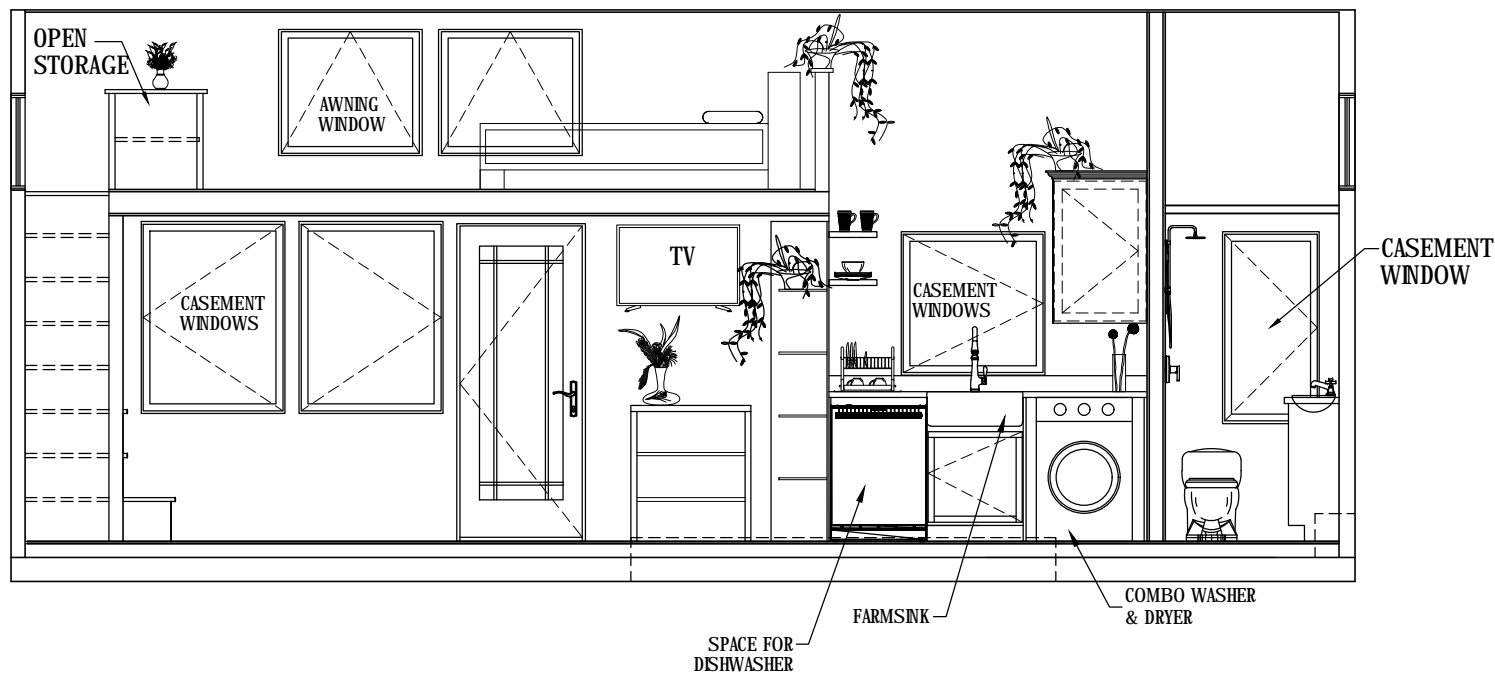

sheet:

1

LEFT ELEVATION

FRONT ELEVATION

RIGHT ELEVATION

REAR ELEVATION

"COMMON MILKWEED"
28' TRAILER

MILKWEED TINY HAUS
ZIONSVILLE
Phone: JIM B.: 317.753.9455
Phone: Kirstin :317.226.9526

T.H.O.W
28' TRAILER

"COMMON MILKWEED"

MODERN

revisions:	
date:	drawn by:
8.13.2018	KL
8.27.2018	KL
designed by:	KL
drawn by:	KL
checked by:	
date:	8/13/2018

sheet:
2

"COMMON MILKWEED" INTERIOR ELEVATIONS

MILKWEED TINY HAUS
 ZIONSVILLE
 Phone: JIM B.: 317.753.9455
 Phone: Kirstin :317.226.9526