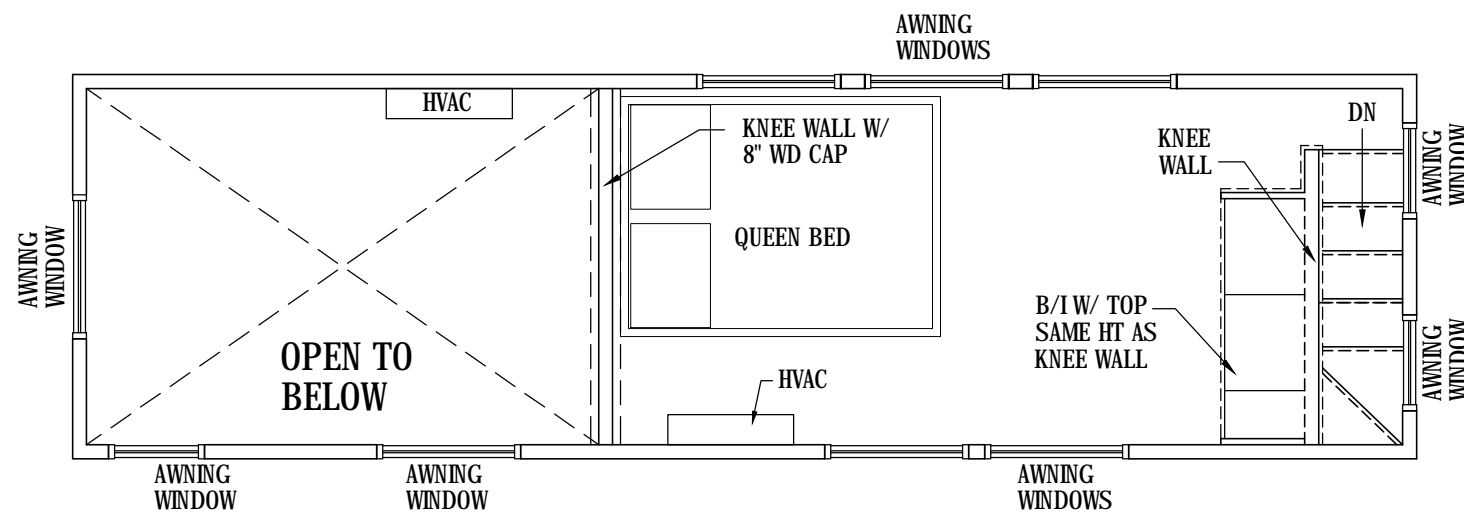

COMMON MILKWEED MAIN FLOOR PLAN

28' TRAILER

224 SF MAIN

COMMON MILKWEED LOFT PLAN

28' TRAILER

136 SF LOFT

MILKWEED TINY HAUS

ZIONSVILLE